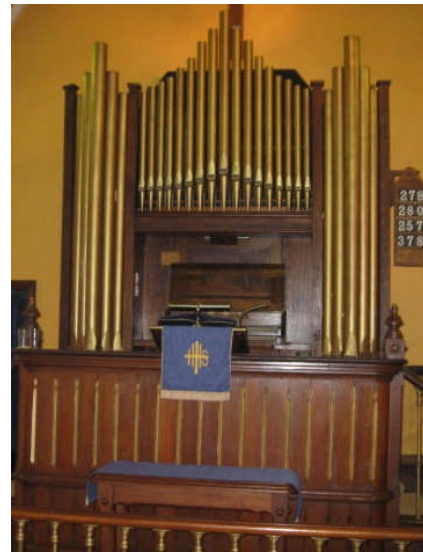

Dimensions

Width c.10ft
Depth c.6ft
Height c.12ft

Pedal

Bourdon	16
Octave Diapason	8
Bass Flute	8
Flute	4

Great

Small Open Diapason	8
Violin Diapason	8
Hohl Flute	8
Principal	4

Swell

Lieblich Gedact	8
Viola d' Orchestra	8
Harmonic Flute	4
Tremulant	

There are no couplers.

Great and Swell pipework is enclosed.

Balanced swell pedal.

Pedals radiating concave.

The organ is playable and available for inspection.

The organ is redundant and immediately available.