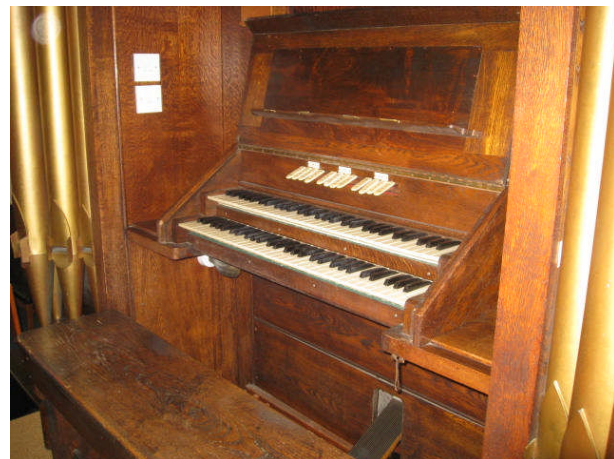

Dimensions

Width c.10ft
Depth c.6ft
Height c.12ft

Pedal

Bourdon	16
Octave Diapason	8
Bass Flute	8
Flute	4

Great

Small Open Diapason	8
Violin Diapason	8
Hohl Flute	8
Principal	4

Swell

Lieblich Gedact	8
Viola d' Orchestra	8
Harmonic Flute	4
Tremulant	

There are no couplers.

Great and Swell pipework is enclosed.

Balanced swell pedal.

Pedals radiating concave.

The organ is playable and available for inspection.

The organ is redundant and immediately available.